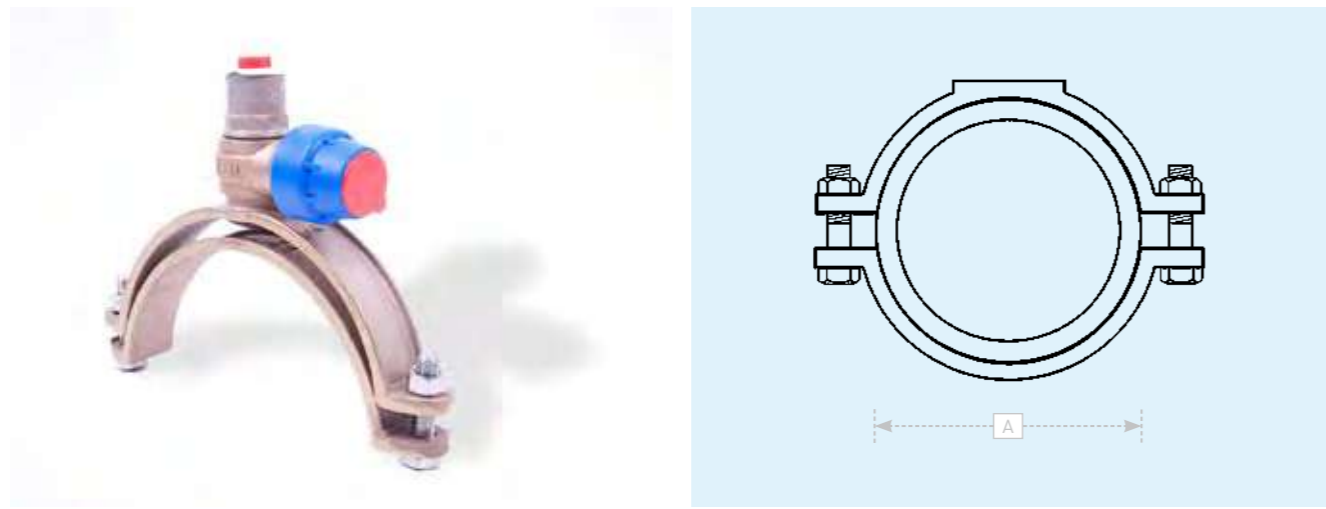

EBCO Self Tapping Ferrule Straps Asbestos Cement Pipe

IMPERIAL PIPE SIZES EBCO BSP Female Outlet

Part Number	Nominal Pipe Bore	Strap Size (A)	Outlet	Pack Quantity			Product Weight (kg each)
				Bag	Box	Carton	
STA00202F	2" (50mm)	62 - 74mm	1/2" Female				
STA00203F	2" (50mm)	62 - 74mm	3/4" Female				
STA00302F	3" (80mm)	96 - 101mm	1/2" Female				
STA00303F	3" (80mm)	96 - 101mm	3/4" Female				
STA00402F	4" (100mm)	122 - 130mm	1/2" Female				
STA00403F	4" (100mm)	122 - 130mm	3/4" Female				
STA00602F	6" (150mm)	177 - 185mm	1/2" Female				
STA00603F	6" (150mm)	177 - 185mm	3/4" Female				1.66
STA00802F	8" (200mm)	229 - 237mm	1/2" Female				
STA00803F	8" (200mm)	229 - 237mm	3/4" Female				

EBCO Push-Fit Outlet - Gunmetal Banjo

Part Number	Nominal Pipe Bore	Strap Size (A)	Outlet	Pack Quantity			Product Weight (kg each)
				Bag	Box	Carton	
STA00225Z	2" (50mm)	62 - 74mm	25mm BPF				
STA00320Z	3" (80mm)	96 - 101mm	20mm BPF				
STA00325Z	3" (80mm)	96 - 101mm	25mm BPF				1.096
STA00420Z	4" (100mm)	122 - 130mm	20mm BPF				
STA00425Z	4" (100mm)	122 - 130mm	25mm BPF				1.336
STA00525Z	5" (125mm)	144 - 154mm	25mm BPF				
STA00620Z	6" (150mm)	177 - 185mm	20mm BPF				
STA00625Z	6" (150mm)	177 - 185mm	25mm BPF				1.660
STA00725Z	7" (175mm)	200 - 210mm	25mm BPF				
STA00825Z	8" (200mm)	229 - 237mm	25mm BPF				2.668
STA00925Z	9" (225mm)	258 - 264mm	25mm BPF				3.053

EBCO Self Tapping Ferrule Straps Asbestos Cement Pipe

EBCO Push-Fit Outlet - Plastic Banjo

Part Number	Nominal Pipe Bore	Strap Size (A)	Outlet	Pack Quantity			Product Weight (kg each)
				Bag	Box	Carton	
STA00225Z/P	2" (50mm)	62 - 74mm	25mm BPF				1.450
STA00325Z/P	3" (80mm)	96 - 101mm	25mm BPF				1.029
STA00425Z/P	4" (100mm)	122 - 130mm	25mm BPF				1.088
STA00625Z/P	6" (150mm)	177 - 185mm	25mm BPF				1.400
STA00825Z/P	8" (200mm)	229 - 237mm	25mm BPF				1.324

EBCO-B Compression Fitting Outlet

Part Number	Nominal Pipe Bore	Strap Size (A)	Outlet	Pack Quantity			Product Weight (kg each)
				Bag	Box	Carton	
STA00320B	3" (80mm)	96 - 101mm	20mm EBCO-B				
STA00325B	3" (80mm)	96 - 101mm	25mm EBCO-B				
STA00420B	4" (100mm)	122 - 130mm	20mm EBCO-B				
STA00425B	4" (100mm)	122 - 130mm	25mm EBCO-B				
STA00620B	6" (150mm)	177 - 185mm	20mm EBCO-B				
STA00625B	6" (150mm)	177 - 185mm	25mm EBCO-B				

EBCO-S Compression Fitting Outlet (Type B Copper Tube)

Part Number	Nominal Pipe Bore	Strap Size (A)	Outlet	Pack Quantity			Product Weight (kg each)
				Bag	Box	Carton	
STA00315S	3" (80mm)	96 - 101mm	15mm Copper				1.450
STA00322S	3" (80mm)	96 - 101mm	22mm Copper				1.029
STA00415S	4" (100mm)	122 - 130mm	15mm Copper				1.088
STA00422S	4" (100mm)	122 - 130mm	22mm Copper				1.400
STA00615S	6" (150mm)	177 - 185mm	15mm Copper				1.324

See pages 00 to 00 for information on standard pattern and screwdown pattern swivel ferrules