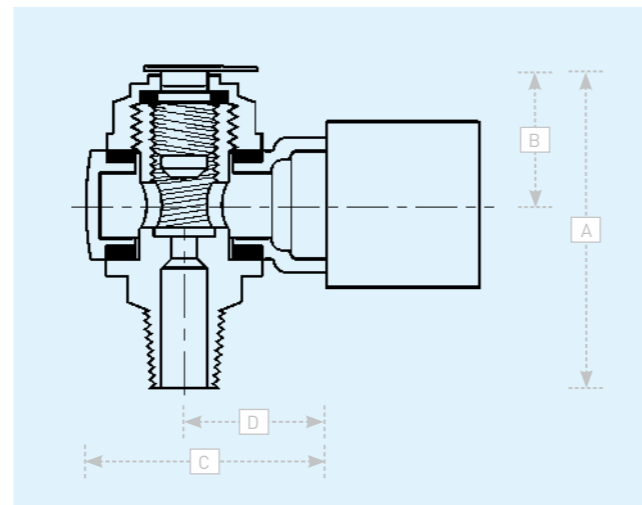

EBCO Standard Pattern Swivel Ferrules BSP Outlet

Female Outlet

Part Number	Inlet	Outlet	A (mm)	B (mm)	C (mm)	D (mm)	Pack Quantity			Product Weight (kg each)
							Bag	Box	Carton	
SFR202F	1/2"	1/2" Female	86	38	62	40				0.456
SFR302F	3/4"	1/2" Female								
SFR303F	3/4"	3/4" Female	82	38	66	43				0.478
SFR9D03F	3/4"	2 x 3/4" Female (90°)								
SFR304F	3/4"	1" Female								
SFR404F	1"	1" Female	94	44	82	54				0.748
SFR505F	1 1/4"	1 1/4" Female	107	50	102	68				
SFR606F	1 1/2"	1 1/2" Female	106	50	118	77				
SFR808F	2"	2" Female	120	48	140	92				3.240