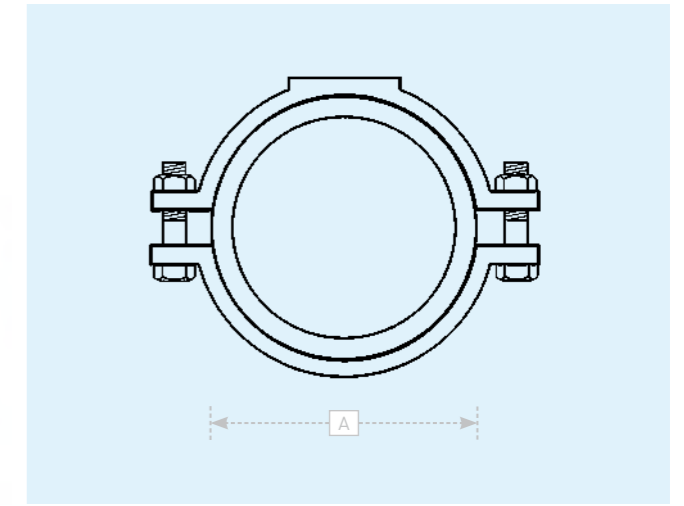

EBCO Flat Boss Straps PE/PVC Pipe

Imperial Pipe Sizes

Part Number	Nominal Pipe Bore	Strap Size (A)	Tapping Size	Pack Quantity			Product Weight (kg each)
				Bag	Box	Carton	
SBFP00015T0	1 1/2" (40mm)	45 - 52mm	Undrilled				
SBFP00015T2	1 1/2" (40mm)	45 - 52mm	1/2" BSP				
SBFP00015T3	1 1/2" (40mm)	45 - 52mm	3/4" BSP				
SBFP002T0	2" (50mm)	58 - 62mm	Undrilled				
SBFP002T2	2" (50mm)	58 - 62mm	1/2" BSP				0.676
SBFP002T3	2" (50mm)	58 - 62mm	3/4" BSP				
SBFP002T4	2" (50mm)	58 - 62mm	1" BSP				
SBFP003T0	3" (80mm)	88 - 92mm	Undrilled				1.000
SBFP003T2	3" (80mm)	88 - 92mm	1/2" BSP				
SBFP003T3	3" (80mm)	88 - 92mm	3/4" BSP				1.093
SBFP003T4	3" (80mm)	88 - 92mm	1" BSP				
SBFP004T0	4" (100mm)	110 - 118mm	Undrilled				1.292
SBFP004T2	4" (100mm)	110 - 118mm	1/2" BSP				
SBFP004T3	4" (100mm)	110 - 118mm	3/4" BSP				
SBFP004T4	4" (100mm)	110 - 118mm	1" BSP				
SBFP005T0	5" (125mm)	135 - 147mm	Undrilled				
SBFP005T3	5" (125mm)	135 - 147mm	3/4" BSP				
SBFP006T0	6" (150mm)	165 - 173mm	Undrilled				1.621
SBFP006T2	6" (150mm)	165 - 173mm	1/2" BSP				
SBFP006T3	6" (150mm)	165 - 173mm	3/4" BSP				1.475
SBFP006T4	6" (150mm)	165 - 173mm	1" BSP				1.528
SBFP008T0	8" (200mm)	217 - 225mm	Undrilled				
SBFP008T2	8" (200mm)	217 - 225mm	1/2" BSP				1.774
SBFP008T3	8" (200mm)	217 - 225mm	3/4" BSP				1.731
SBFP008T4	8" (200mm)	217 - 225mm	1" BSP				1.820
SBFP009T0	9" (225mm)	238 - 246mm	Undrilled				
SBFP009T3	9" (225mm)	238 - 246mm	3/4" BSP				2.384
SBFP009T4	9" (225mm)	238 - 246mm	1" BSP				
SBFP010T0	10" (250mm)	268 - 276mm	Undrilled				
SBFP010T2	10" (250mm)	268 - 276mm	1/2" BSP				
SBFP010T3	10" (250mm)	268 - 276mm	3/4" BSP				2.603
SBFP010T4	10" (250mm)	268 - 276mm	1" BSP				2.443
SBFP012T0	12" (300mm)	322 - 330mm	Undrilled				2.133
SBFP012T2	12" (300mm)	322 - 330mm	1/2" BSP				
SBFP012T3	12" (300mm)	322 - 330mm	3/4" BSP				2.150
SBFP012T4	12" (300mm)	322 - 330mm	1" BSP				2.094
SBFP014T0	14" (350mm)	351 - 359mm	Undrilled				3.042