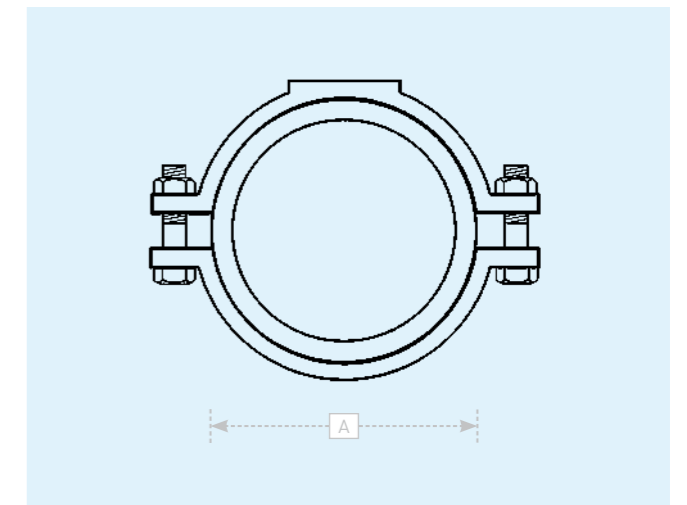

Talbot Push-Fit Outlet - Plastic Banjo (Imperial MDPE No Liner)

Part Number	Nominal Pipe Bore	Strap Size (A)	Outlet	Pack Quantity			Product Weight (kg each)
				Bag	Box	Carton	
E5827	4" (100mm)	122 - 130mm	½" PF				
E3892	4" (100mm)	122 - 130mm	1" PF				
E6064*	8" (200mm)	238 - 246mm	½" PF				
E6065*	8" (200mm)	238 - 246mm	1" PF				
E7843	12" (300mm)	344 - 352mm	1½" PF				

Screwdown Ferrule

Part Number	Nominal Pipe Bore	Strap Size (A)	Outlet	Pack Quantity			Product Weight (kg each)
				Bag	Box	Carton	
E3192	4" (100mm)	122 - 130mm	¾" PF				
E3874	4" (100mm)	122 - 130mm	1" PF				
E3925	6" (150mm)	177 - 185mm	¾" PF				
E3894	6" (150mm)	177 - 185mm	1" PF				
E3899	8" (200mm)	229 - 237mm	1" PF				

Talbot Copper Outlet (Type B Copper Tube)

Part Number	Nominal Pipe Bore	Strap Size (A)	Outlet	Pack Quantity			Product Weight (kg each)
				Bag	Box	Carton	
E6094	3" (80mm)	96 - 101mm	22mm Copper				
E6096	6" (150mm)	177 - 185mm	22mm Copper				
E6097	6" (150mm)	177 - 185mm	28mm Copper				
E6095*	8" (200mm)	238 - 246mm	22mm Copper				
E7508*	9" (225mm)	268 - 276mm	15mm Copper				

* Metric Asbestos Cement Pipe Class 25

See pages 00 to 00 for information on standard pattern and screwdown pattern swivel ferrules

EBCO

EBCO Ferrule Straps Ductile Iron Pipe

Imperial Pipe Sizes

EBCO BSP Female Outlet

Part Number	Nominal Pipe Bore	Strap Size (A)	Outlet	Pack Quantity			Product Weight (kg each)
				Bag	Box	Carton	
SCA00302F	3" (80mm)	96 - 101mm	½" Female				
SCA00303F	3" (80mm)	96 - 101mm	¾" Female				
SCA00304F	3" (80mm)	96 - 101mm	1" Female				
SCA00408F	4" (100mm)	110 - 118mm	2" Female				
SCA00608F	6" (150mm)	165 - 173mm	2" Female				
SCA00808F	8" (200mm)	217 - 225mm	2" Female				
SCA00902F	10" (250mm)	268 - 276mm	½" Female				
SCA00903F	10" (250mm)	268 - 276mm	¾" Female				
SCA00904F	10" (250mm)	268 - 276mm	1" Female				

EBCO Push-Fit Outlet - Gunmetal Banjo

Part Number	Nominal Pipe Bore	Strap Size (A)	Outlet	Pack Quantity			Product Weight (kg each)
				Bag	Box	Carton	
SCA00302Z	3" (80mm)	96 - 101mm	20mm PF				
SCA00325Z	3" (80mm)	96 - 101mm	25mm PF				
SCA00332Z	3" (80mm)	96 - 101mm	32mm PF				
SCA00425Z	4" (100mm)	110 - 118mm	25mm PF				
SCA00625Z	6" (150mm)	165 - 175mm	25mm PF				
SCA00825Z	8" (200mm)	217 - 225mm	25mm PF				
SCA00920Z	10" (250mm)	268 - 276mm	20mm PF				
SCA00925Z	10" (250mm)	268 - 276mm	25mm PF				
SCA00932Z	10" (250mm)	268 - 276mm	32mm PF				

EBCO Push-Fit Outlet - Plastic Banjo

Part Number	Nominal Pipe Bore	Strap Size (A)	Outlet	Pack Quantity			Product Weight (kg each)
				Bag	Box	Carton	
SCA00325Z/P	3" (80mm)	96 - 101mm	25mm BPF				
SCA00925Z/P	10" (250mm)	268 - 276mm	25mm BPF				2.81