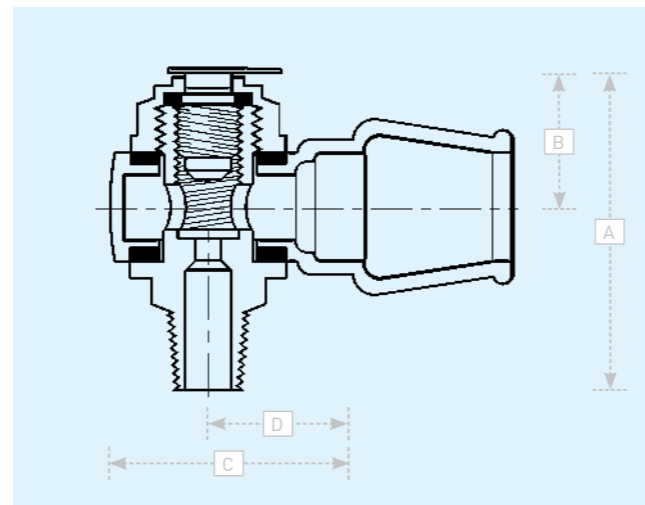

TALBOT Standard Pattern Swivel Ferrules Pushfit Outlet - Plastic Banjo

Metric MDPE With Liner

Part Number	Inlet	Outlet	A (mm)	B (mm)	C (mm)	D (mm)	Pack Quantity			Product Weight (kg each)
							Bag	Box	Carton	
E3835	1/2"	20mm PF	86	38	97	73				0.303
E3961	1/2"	25mm PF								
E3843	3/4"	20mm PF								
E3964	3/4"	25mm PF	82	38	102	78				
E3870	3/4"	32mm PF								
E3871	1"	32mm PF	94	44	115	88				0.455
E6540	1 1/2"	50mm PF	106	50	173	131				1.779
E6541	1 1/2"	63mm PF	106	50	201	152				
E6542	2"	63mm PF	120	48	201	152				2.464

Gunmetal Top Cap

Part Number	Inlet	Outlet	A (mm)	B (mm)	C (mm)	D (mm)	Pack Quantity			Product Weight (kg each)
							Bag	Box	Carton	
E9282	3/4"	25mm PF	82	38	102	78				

Metric MDPE No Liner

Part Number	Inlet	Outlet	A (mm)	B (mm)	C (mm)	D (mm)	Pack Quantity			Product Weight (kg each)
							Bag	Box	Carton	
E3836	1/2"	20mm PF	86	38	97	73				
E8564	3/4"	20mm PF								
E3963	3/4"	25mm PF	82	38	102	78				
E3869	1"	32mm PF	94	44	115	88				
E6548	1 1/2"	50mm PF	106	50	173	131				
E6546	2"	63mm PF	120	48	201	152				

TALBOT Standard Pattern Swivel Ferrules Pushfit Outlet - Plastic Banjo

Gunmetal Top Cap

Part Number	Inlet	Outlet	A (mm)	B (mm)	C (mm)	D (mm)	Pack Quantity			Product Weight (kg each)
							Bag	Box	Carton	
E8561	3/4"	25mm PF	82	38	102	78				
E8251	1"	32mm PF	94	44	115	88				
E8551	1 1/4"	40mm PF	107	50	144	110				

Imperial MDPE No Liner

Part Number	Inlet	Outlet	A (mm)	B (mm)	C (mm)	D (mm)	Pack Quantity			Product Weight (kg each)
							Bag	Box	Carton	
E6067	1/2"	1/2" PF	86	38	97	73				
E3967	1/2"	3/4" PF								
E3968	3/4"	3/4" PF	82	38	102	78				
E3901	1"	1" PF	94	44	115	88				

Heavy Gauge IRS135 No Liner

Part Number	Inlet	Outlet	A (mm)	B (mm)	C (mm)	D (mm)	Pack Quantity			Product Weight (kg each)
							Bag	Box	Carton	
E3837	1/2"	1/2" HG	86	38	97	73				
E9903	3/4"	3/4" HG	82	38	102	78				0.345
E9904	1"	1" HG	94	44	115	88