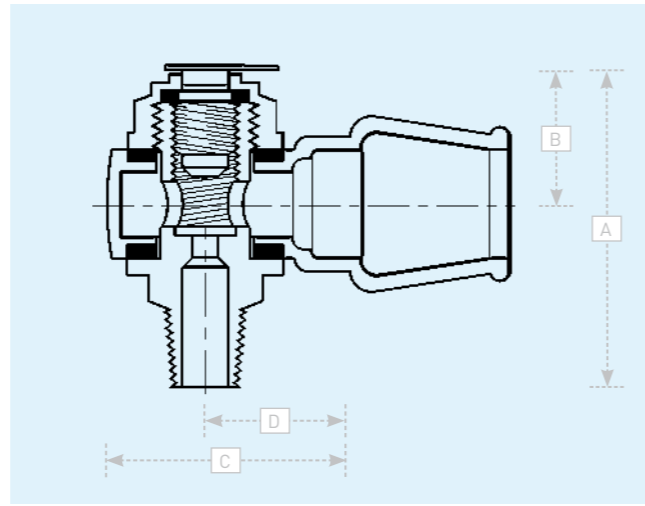

TALBOT Standard Pattern Swivel Ferrules Pushfit Outlet - Gunmetal Banjo

Metric MDPE With Liner

Part Number	Inlet	Outlet	A (mm)	B (mm)	C (mm)	D (mm)	Pack Quantity			Product Weight (kg each)
							Bag	Box	Carton	
E2885	1/2"	20mm PF	86	38	76	54				
E2887	1/2"	25mm PF								
E3474	3/4"	20mm PF								
E2888	3/4"	25mm PF	82	38	95	74				
E2889	3/4"	32mm PF								
E2890	1"	32mm PF	94	44	118	90				
E2891	1 1/2"	50mm PF	106	50	166	131				2.639
E2892	1 1/2"	63mm PF	106	50	192	152				
E2893	2"	63mm PF	120	48	192	152				

Metric MDPE No Liner

Part Number	Inlet	Outlet	A (mm)	B (mm)	C (mm)	D (mm)	Pack Quantity			Product Weight (kg each)
							Bag	Box	Carton	
E2879	1/2"	20mm PF	86	38	76	54				
E2880	3/4"	25mm PF	82	38	95	74				
E2881	1"	32mm PF	94	44	118	90				0.821
E10108	1 1/4"	40mm PF	107	50	144	110				
E4455	1 1/2"	50mm PF	106	50	166	131				
E9212	1 1/2"	63mm PF	106	50	192	152				
E4877	2"	63mm PF	120	48	192	152				

Gunmetal Top Plug

Part Number	Inlet	Outlet	A (mm)	B (mm)	C (mm)	D (mm)	Pack Quantity			Product Weight (kg each)
							Bag	Box	Carton	
E10261	1/2"	20mm PF	86	38	76	54				
E10262	3/4"	25mm PF	82	38	95	74				
E10263	1"	32mm PF	94	44	118	90				
E10264	1 1/2"	50mm PF	106	50	166	131				0.474
E10265	2"	63mm PF	120	48	192	152				0.804

TALBOT Standard Pattern Swivel Ferrules Pushfit Outlet - Gunmetal Banjo

Imperial MDPE No Liner

Part Number	Inlet	Outlet	A (mm)	B (mm)	C (mm)	D (mm)	Pack Quantity			Product Weight (kg each)
							Bag	Box	Carton	
E8599	1/2"	1/2" PF	86	38	76	54				
E2877	1/2"	3/4" PF								
E4137	3/4"	1/2" PF								
E2876	3/4"	3/4" PF	82	38	95	74				0.474
E3774	1"	1" PF	94	44	118	90				0.804
E9215	2"	2" PF	120	48	192	152				

Heavy Gauge IRS135 No Liner

Part Number	Inlet	Outlet	A (mm)	B (mm)	C (mm)	D (mm)	Pack Quantity			Product Weight (kg each)
							Bag	Box	Carton	
E2878	1/2"	1/2" HG	86	38	76	54				
E5948	3/4"	1/2" HG