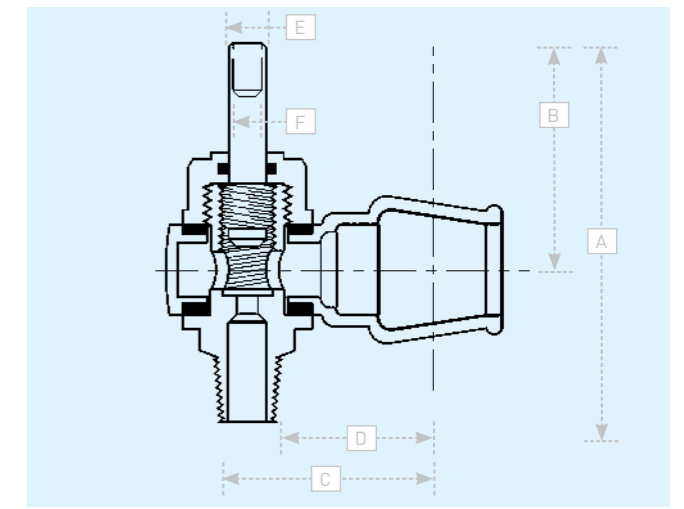

TALBOT Screwdown Pattern Swivel Ferrules Push-fit Outlet - Plastic Banjo

Metric MDPE With Liner

Part Number	Inlet	Outlet	A (mm) Open	B (mm) Open	C (mm)	D (mm)	E (mm)	F (mm)	Pack Quantity			Product Weight (kg each)
									Bag	Box	Carton	
E6545	2"	63mm PF	168	100	201	152	25	19				

Metric MDPE No Liner

Part Number	Inlet	Outlet	A (mm) Open	B (mm) Open	C (mm)	D (mm)	E (mm)	F (mm)	Pack Quantity			Product Weight (kg each)
									Bag	Box	Carton	
E6547	2"	63mm PF	168	100	201	152	25	19