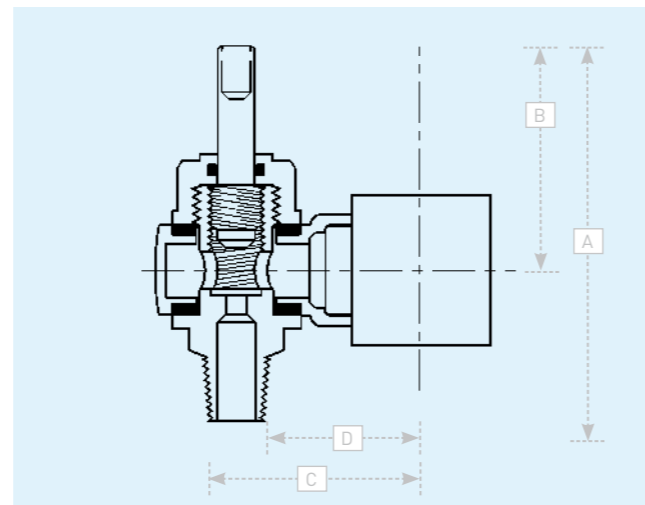

EBCO Screwdown Pattern Swivel Ferrules BSP Outlet

Female Outlet

Part Number	Inlet	Outlet	A (mm) Open	B (mm) Open	C (mm)	D (mm)	Pack Quantity			Product Weight (kg each)
							Bag	Box	Carton	
E9282	3/4"	25mm PF	82	38	102	78