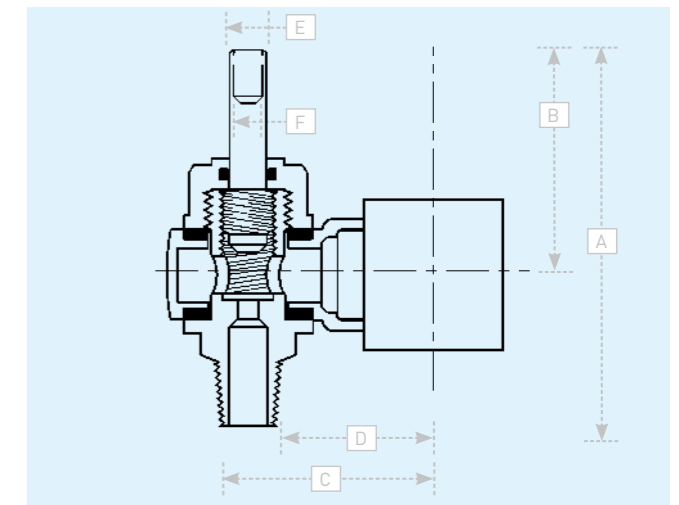

EBCO Screwdown Pattern Swivel Ferrules S Compression Fitting Outlet

Type B Copper Tube

Part Number	Inlet	Outlet	A (mm) Open	B (mm) Open	C (mm)	D (mm)	E (mm)	F (mm)	Pack Quantity			Product Weight (kg each)
									Bag	Box	Carton	
SFS215S	1/2"	15mm Copper	108	58	77	54	11	10				
SFS322S	3/4"	22mm Copper	105	58	78	55	11	10				
SFS428S	1"	28mm Copper	116	65	92	64	16	13				
SFS642S	1 1/2"	42mm Copper	151	93	127	86	22	19				
SFS854S	2"	54mm Copper	168	100	142	95	25	19