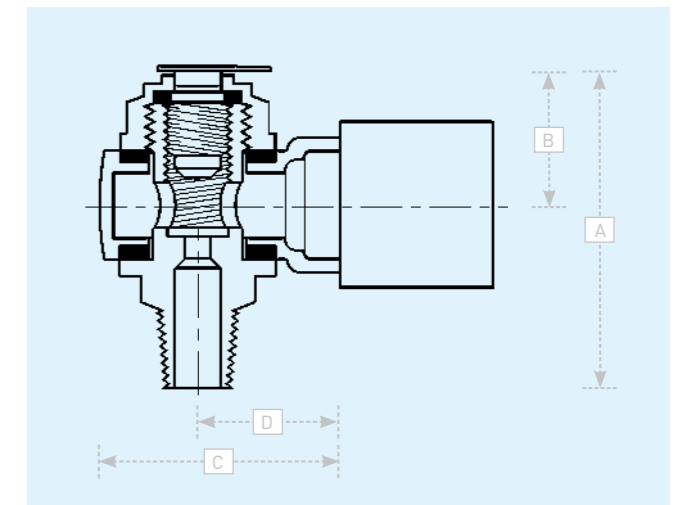

EBCO Standard Pattern Swivel Ferrules S Compression Fitting Outlet

Type B Copper Tube

Part Number	Inlet	Outlet	A (mm)	B (mm)	C (mm)	D (mm)	Pack Quantity			Product Weight (kg each)
							Bag	Box	Carton	
SFR215S	1/2"	15mm Copper	86	38	77	54				0.474
SFR222S	1/2"	22mm Copper								
SFR315S	3/4"	15mm Copper								
SFR322S	3/4"	22mm Copper	82	38	78	55				0.501
SFR328S	3/4"	28mm Copper								
SFR428S	1"	28mm Copper	94	44	92	64				
SFR535S	1 1/4"	35mm Copper	107	50	112	78				
SFR642S	1 1/2"	42mm Copper	106	50	127	86				
SFR854S	2"	54mm Copper	120	48	142	95