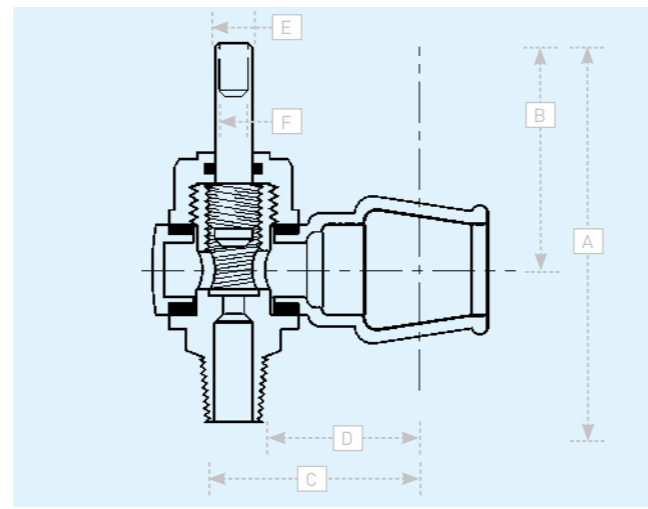

TALBOT Screwdown Pattern Swivel Ferrules Push-fit Outlet - Gunmetal Banjo

Metric MDPE With Liner

Part Number	Inlet	Outlet	A (mm) Open	B (mm) Open	C (mm)	D (mm)	E (mm)	F (mm)	Pack Quantity			Product Weight (kg each)
									Bag	Box	Carton	
E7275	2"	63mm PF	168	100	192	152	25	19				

Metric MDPE No Liner

Part Number	Inlet	Outlet	A (mm) Open	B (mm) Open	C (mm)	D (mm)	E (mm)	F (mm)	Pack Quantity			Product Weight (kg each)
									Bag	Box	Carton	
E4214	1/2"	20mm PF	108	58	76	54	11	10				
E4062	2"	63mm PF	168	100	192	152	25	19				

Imperial MDPE No Liner

Part Number	Inlet	Outlet	A (mm) Open	B (mm) Open	C (mm)	D (mm)	E (mm)	F (mm)	Pack Quantity			Product Weight (kg each)
									Bag	Box	Carton	
E9388	1/2"	1/2" PF	108	58	76	54	11	10